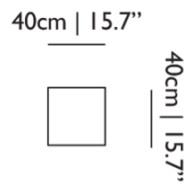

Detailing

The Dodo Pavone Pillow is made from butter-soft velvet. The insert is sold separately.

Colours

Black

Dodo Pavone Pillow / Pillowcase square

Dimensions

Product

WIDTH 36cm | 14.2"
HEIGHT 36cm | 14.2"
DEPTH 2cm | 0.8"
WEIGHT NETTO 0.2kg |
0.44lbs

Packaging

WIDTH 14cm | 5.5"
HEIGHT 3cm | 1.2"
CUBAGE 0m³ | 0.06ft³
LENGTH 40cm | 15.7"
WEIGHT 0.5kg | 1.1lbs

Technical

MATERIAL

Printed Velour
